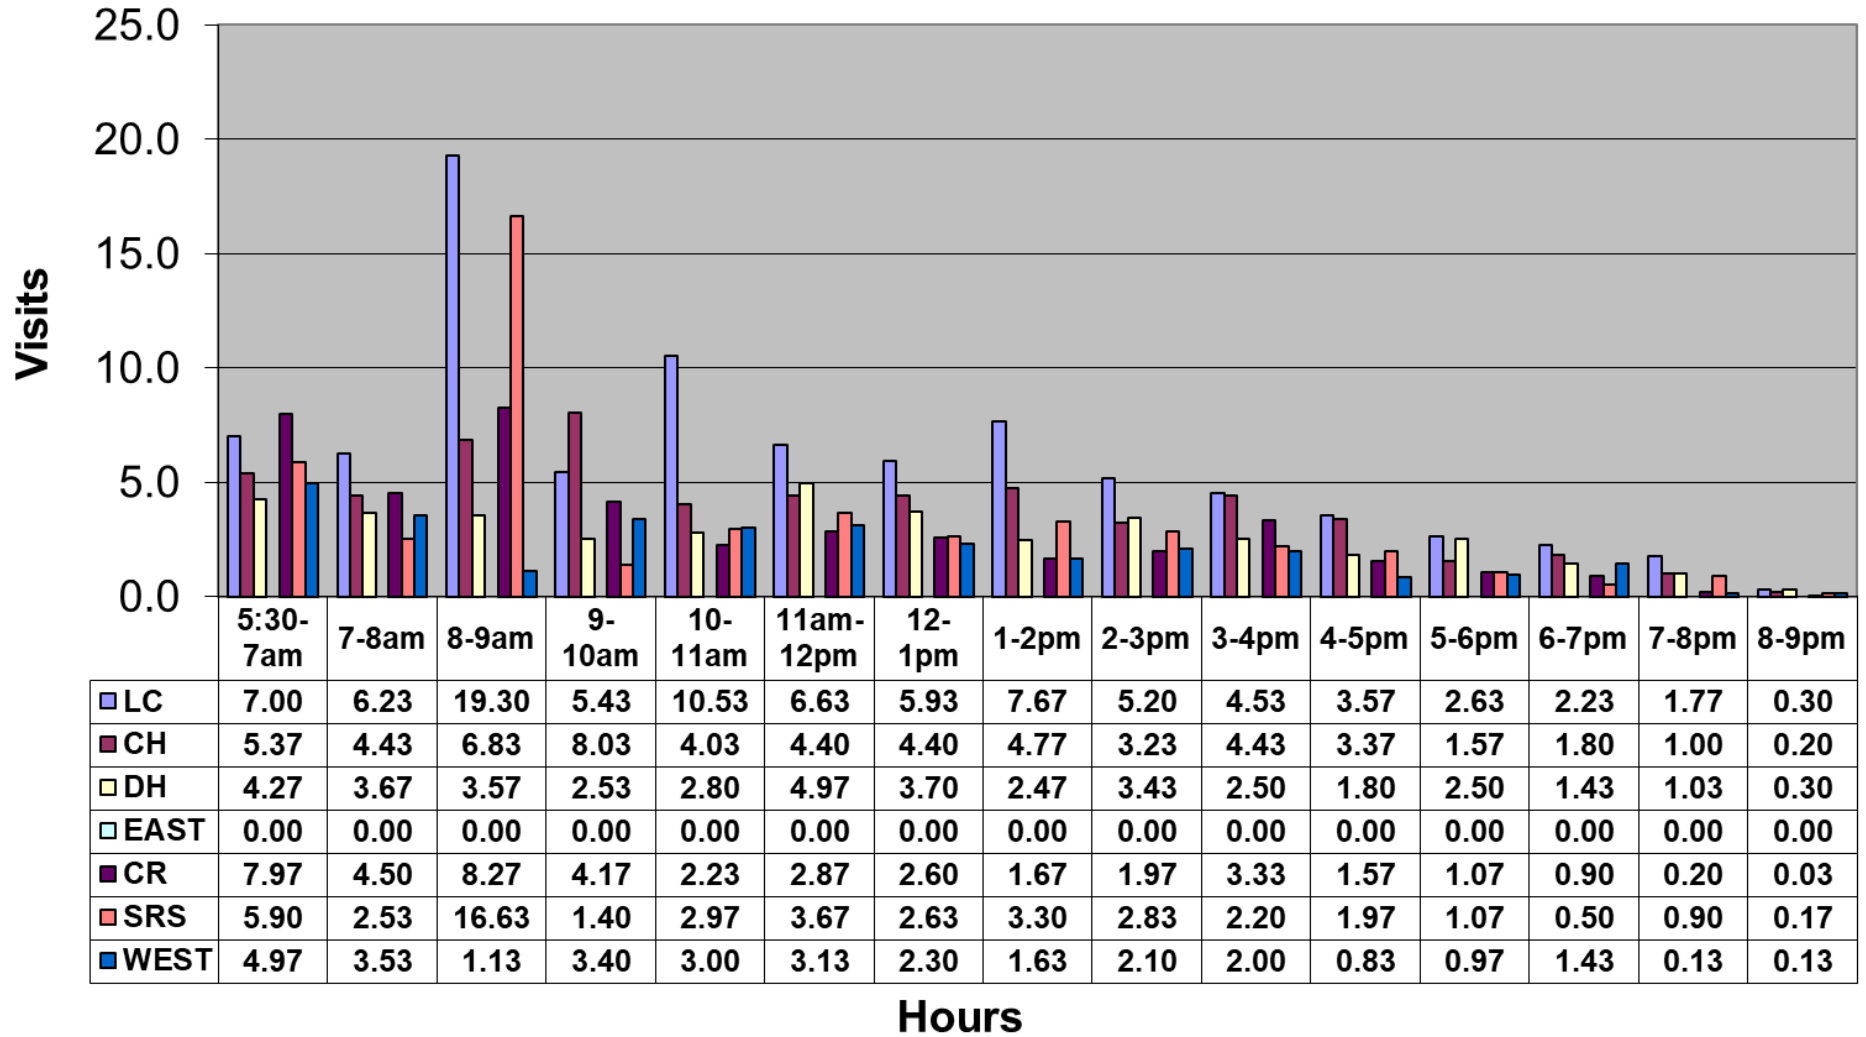

September 2022 - Pool Use by Hour - Major Centers

	LC	CH	DH	EC	CR	SRS	WEST
Total Visits	2669	1736	1229	0	1300	1460	921
Avg Daily	89	58	41	0	43	49	31
Avg Hourly	5.74	3.73	2.64	0.00	2.80	3.14	1.98

September 2022 - Satellite Centers - Pool Use by Hour

Visits By Hour

	ABN	ABS	CP1	CP2	CV	MV
Total Visits	1076	998	868	1176	769	607
Avg Visits Per Day	35.87	33.27	28.93	39.20	25.63	20.23
Avg Visits Per Hour	2.31	2.15	1.87	2.53	1.65	1.31