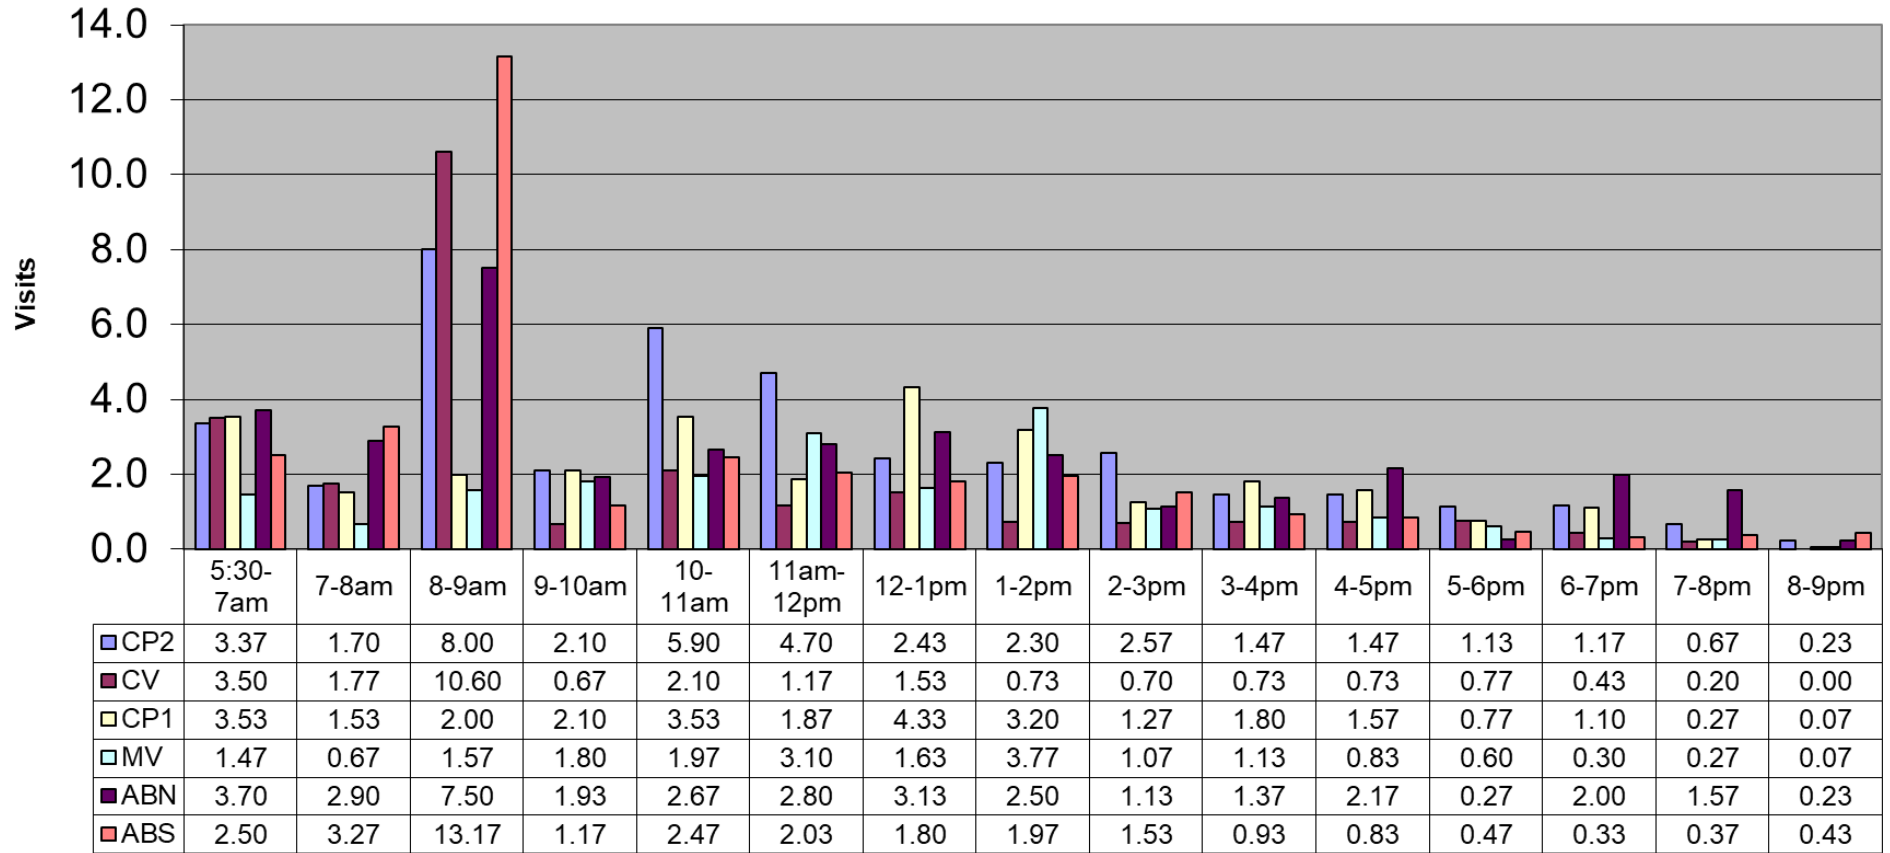

September 2022 - Pool Use by Hour - Major Centers

	LC	CH	DH	EC	CR	SRS	WEST
Total Visits	2669	1736	1229	0	1300	1460	921
Avg Daily	89	58	41	0	43	49	31
Avg Hourly	5.74	3.73	2.64	0.00	2.80	3.14	1.98

September 2022 - Satellite Centers - Pool Use by Hour

Visits By Hour

	ABN	ABS	CP1	CP2	CV	MV
Total Visits	1076	998	868	1176	769	607
Avg Visits Per Day	35.87	33.27	28.93	39.20	25.63	20.23
Avg Visits Per Hour	2.31	2.15	1.87	2.53	1.65	1.31